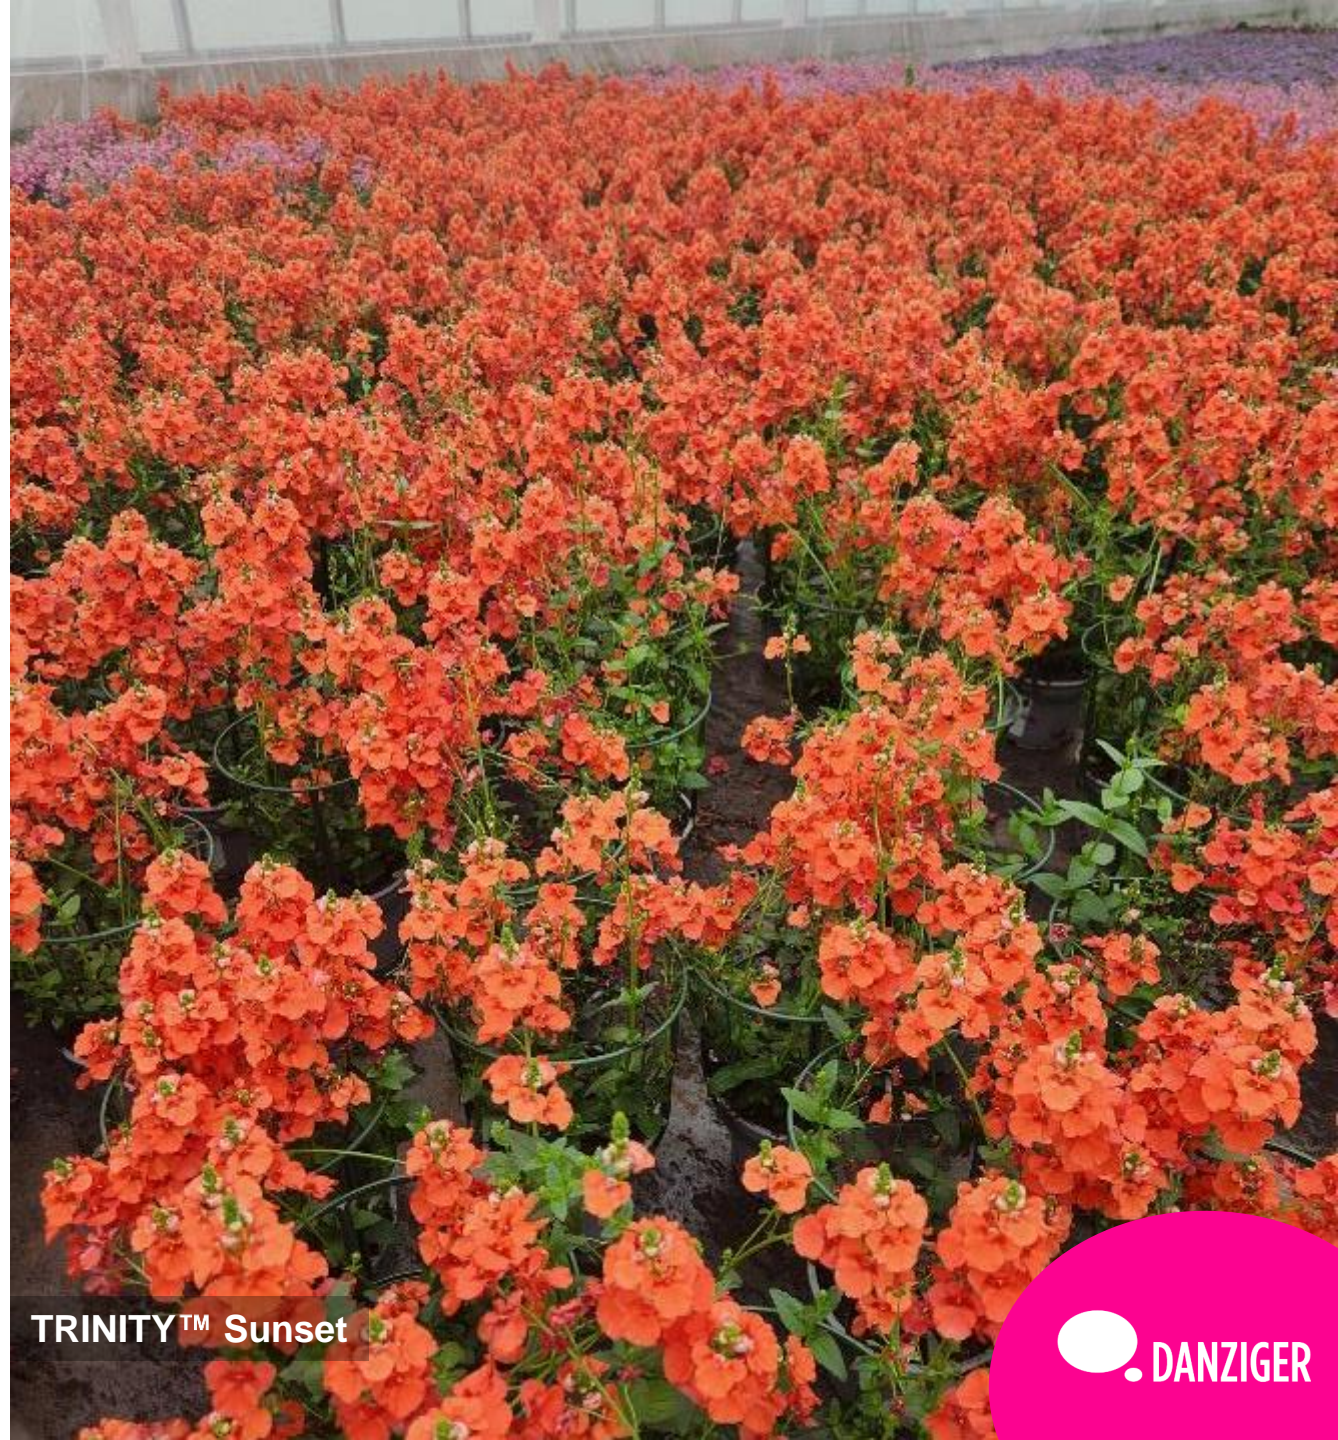

Upright

32-35 cm
12-14 in

32-38 cm
12-16 in

Heat
Tolerant

12-15
Qt, Gal

Landscape

Pollinator
Friendly

Spring /
Summer
Flowering