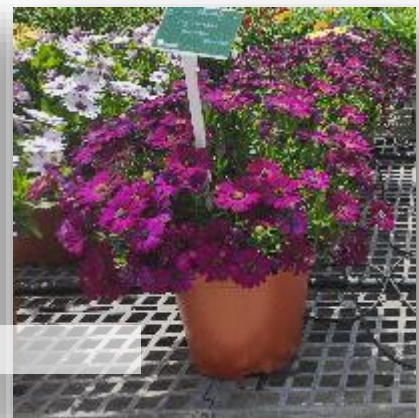

Michigan Aug 2024