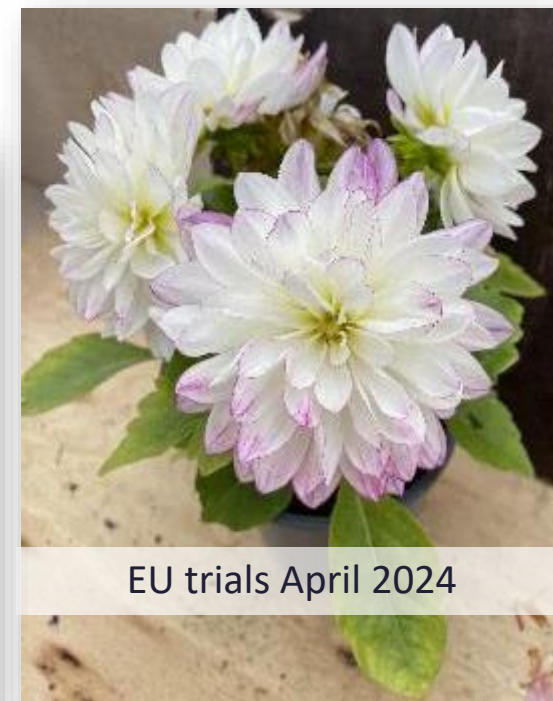

EU trials April 2024