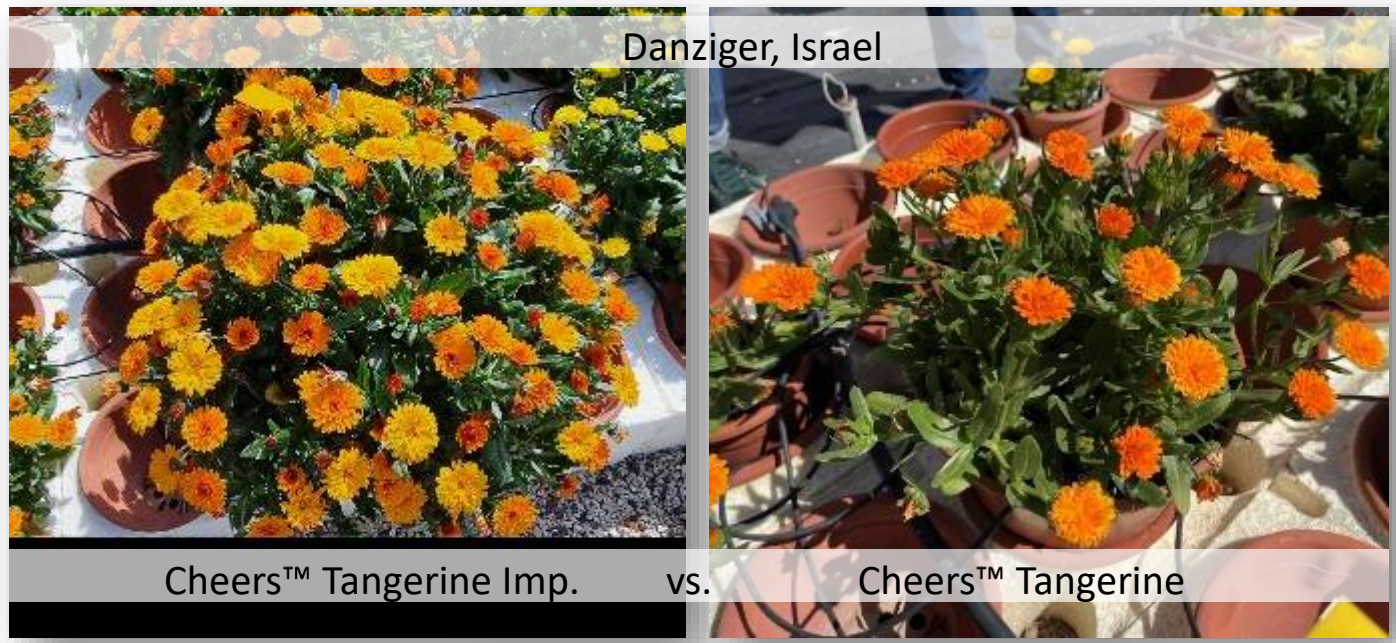

NEW 2026

CHEERS™ Tangerine Imp.

ZH-21-825

- A well-branched, mounded variety with abundant flowers
- Tolerance to powdery mildew
- Improved rooting abilities
- Tight rounded habit