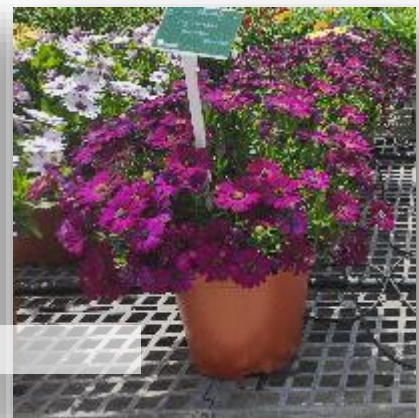

BESTIES™ Devoted Purple

BESTIES™ Devoted Purple

OS-19-4433

- A bright purple variety
- Good feedback from trials in EU
- Large flowers

Israel April 2024

Michigan Aug 2024

NA April 2024

NEW 2026