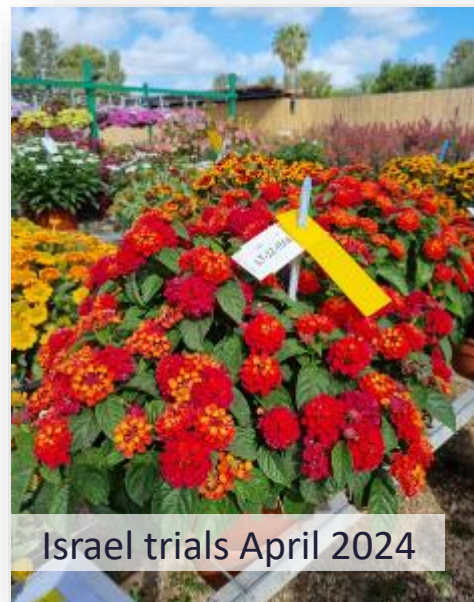

NEW 2026

GEM™ Red Topaz

LT-22-1096

- A nice bright colored red-orange variety
- Has much more red in it than the Gem Ruby
- The color tends to red in warm, high-radiation conditions and to orange in cooler, low-radiation conditions.